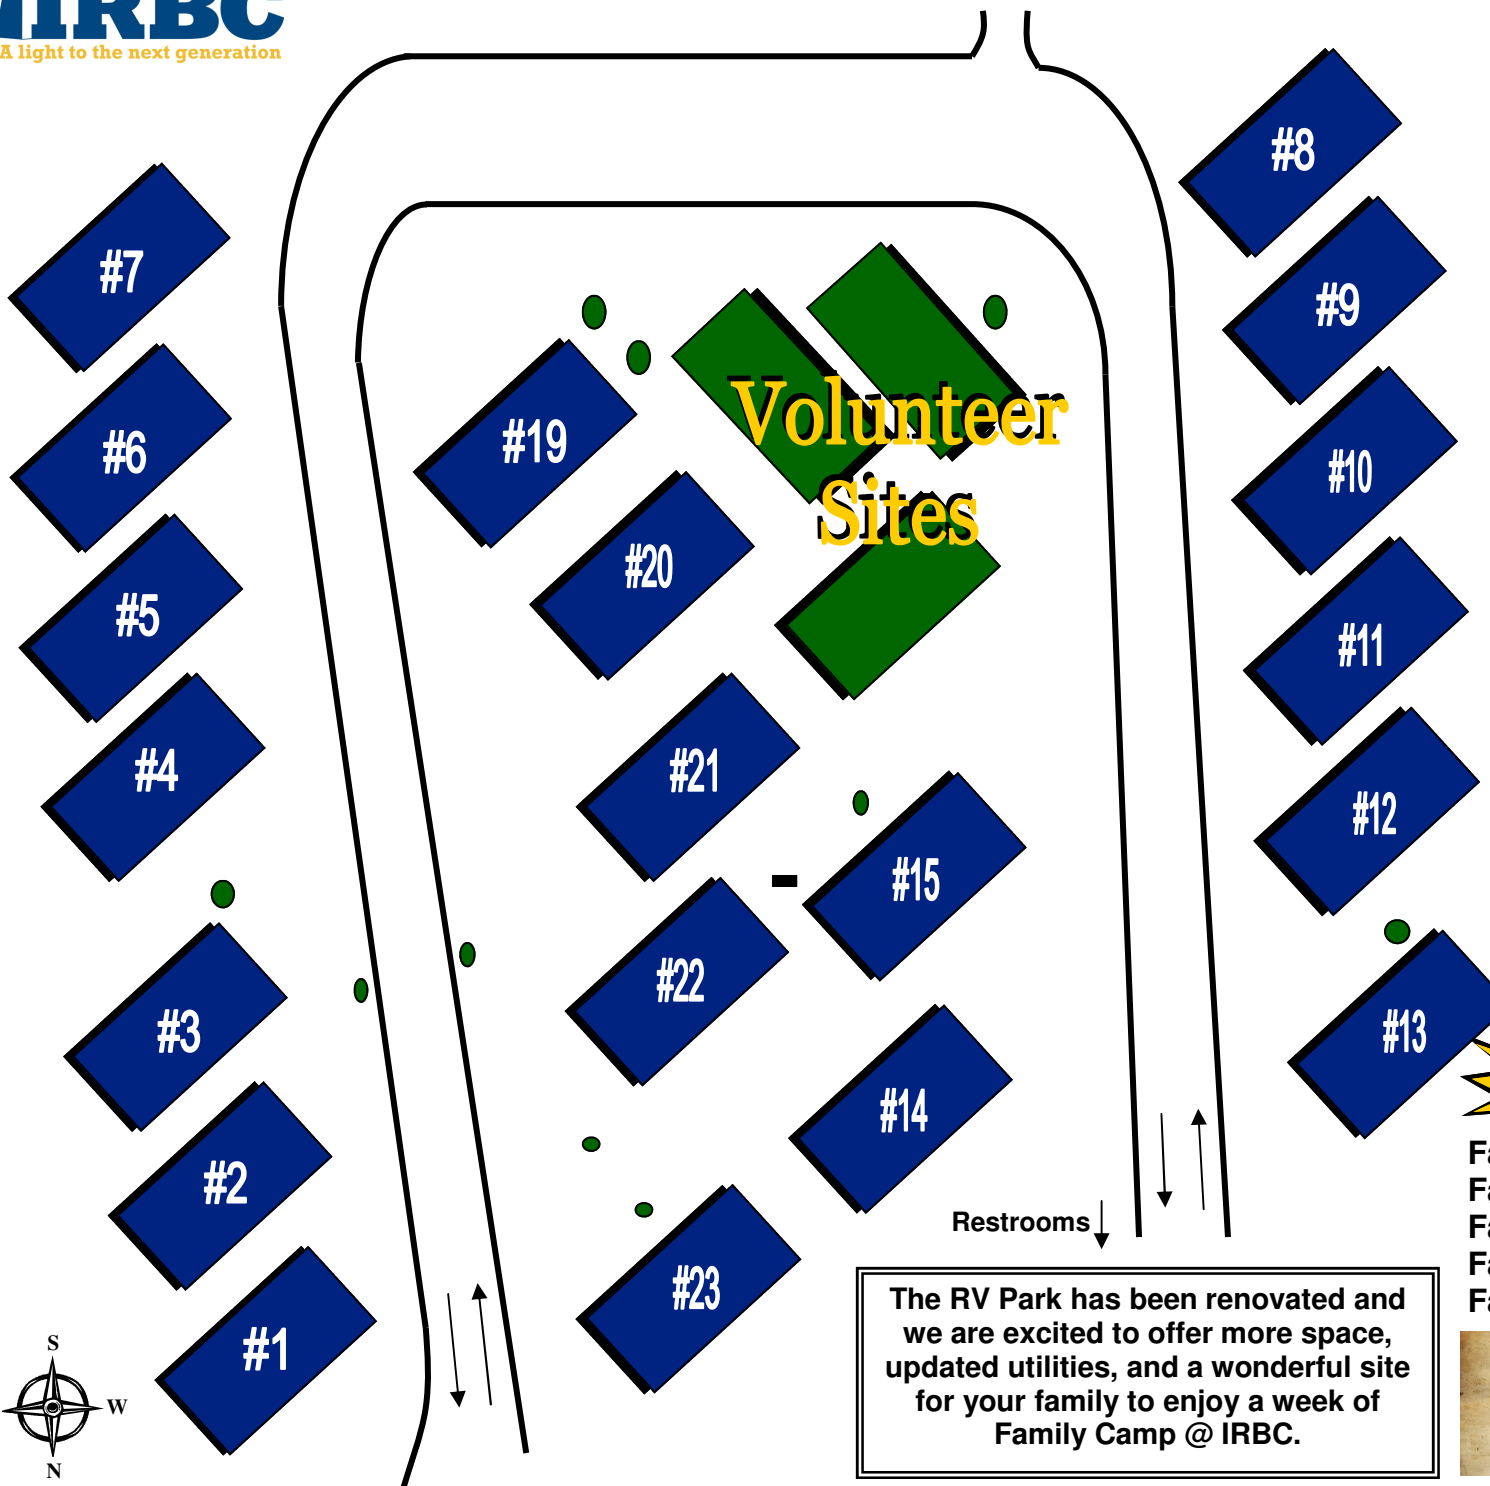

[www.irbc.org](http://www.irbc.org)

Iowa Regular Baptist Camp

RV Park  
Family Camps 2013

P.O. Box 80  
Ventura, IA 50482  
641-829-3824  
camp@irbc.org

↖ Lake

↑ Climbing Tower

## Featuring:

- 40' Sites (Site #19 is 32')
- 50, 30, 20 Amp Electric
- Water & Sewer Hookup
- Community Fire Ring by Lake
- Individual Fire Barrels Available

## 2014 Dates

Family Camp 1	June 21-27
Family Camp 2	June 28-July 4
Family Camp 3	July 12-18
Family Camp 4	July 26-August 1
Family Camp 5	August 2-8

Camp Club Registration for 2014  
May 1, 2013  
General Registration for 2014  
May 15, 2013

The RV Park has been renovated and we are excited to offer more space, updated utilities, and a wonderful site for your family to enjoy a week of Family Camp @ IRBC.